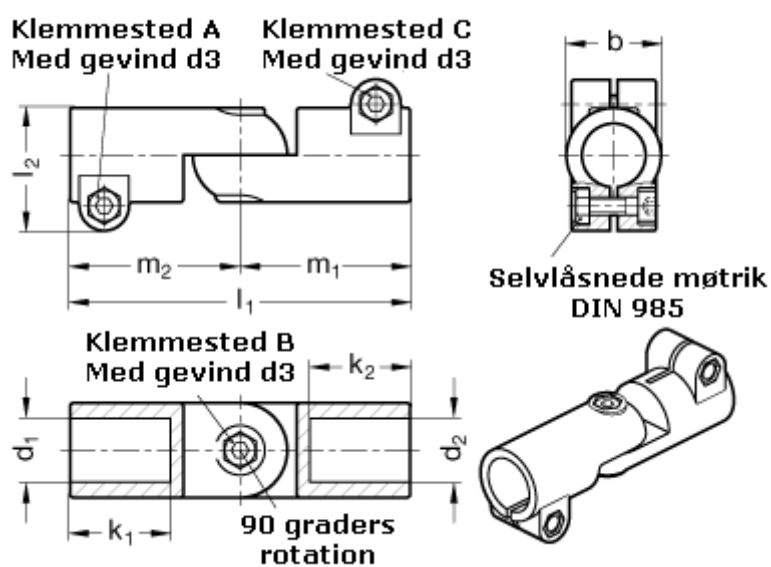

Article number: 20286B40B50T2BL

Description: E+G Swivel clamp connector joint  
GN286-B40-B50-T-2-BL

## Measures

$b = 65$	$m_1 = 115$
$d_1 = B40$	$m_2 = 115$
$d_2 = B50$	
$d_3 = M10$	
$k_1 = 74.0$	
$k_2 = 74.0$	
$l_1 = 230$	
$l_2 = 77.5$	